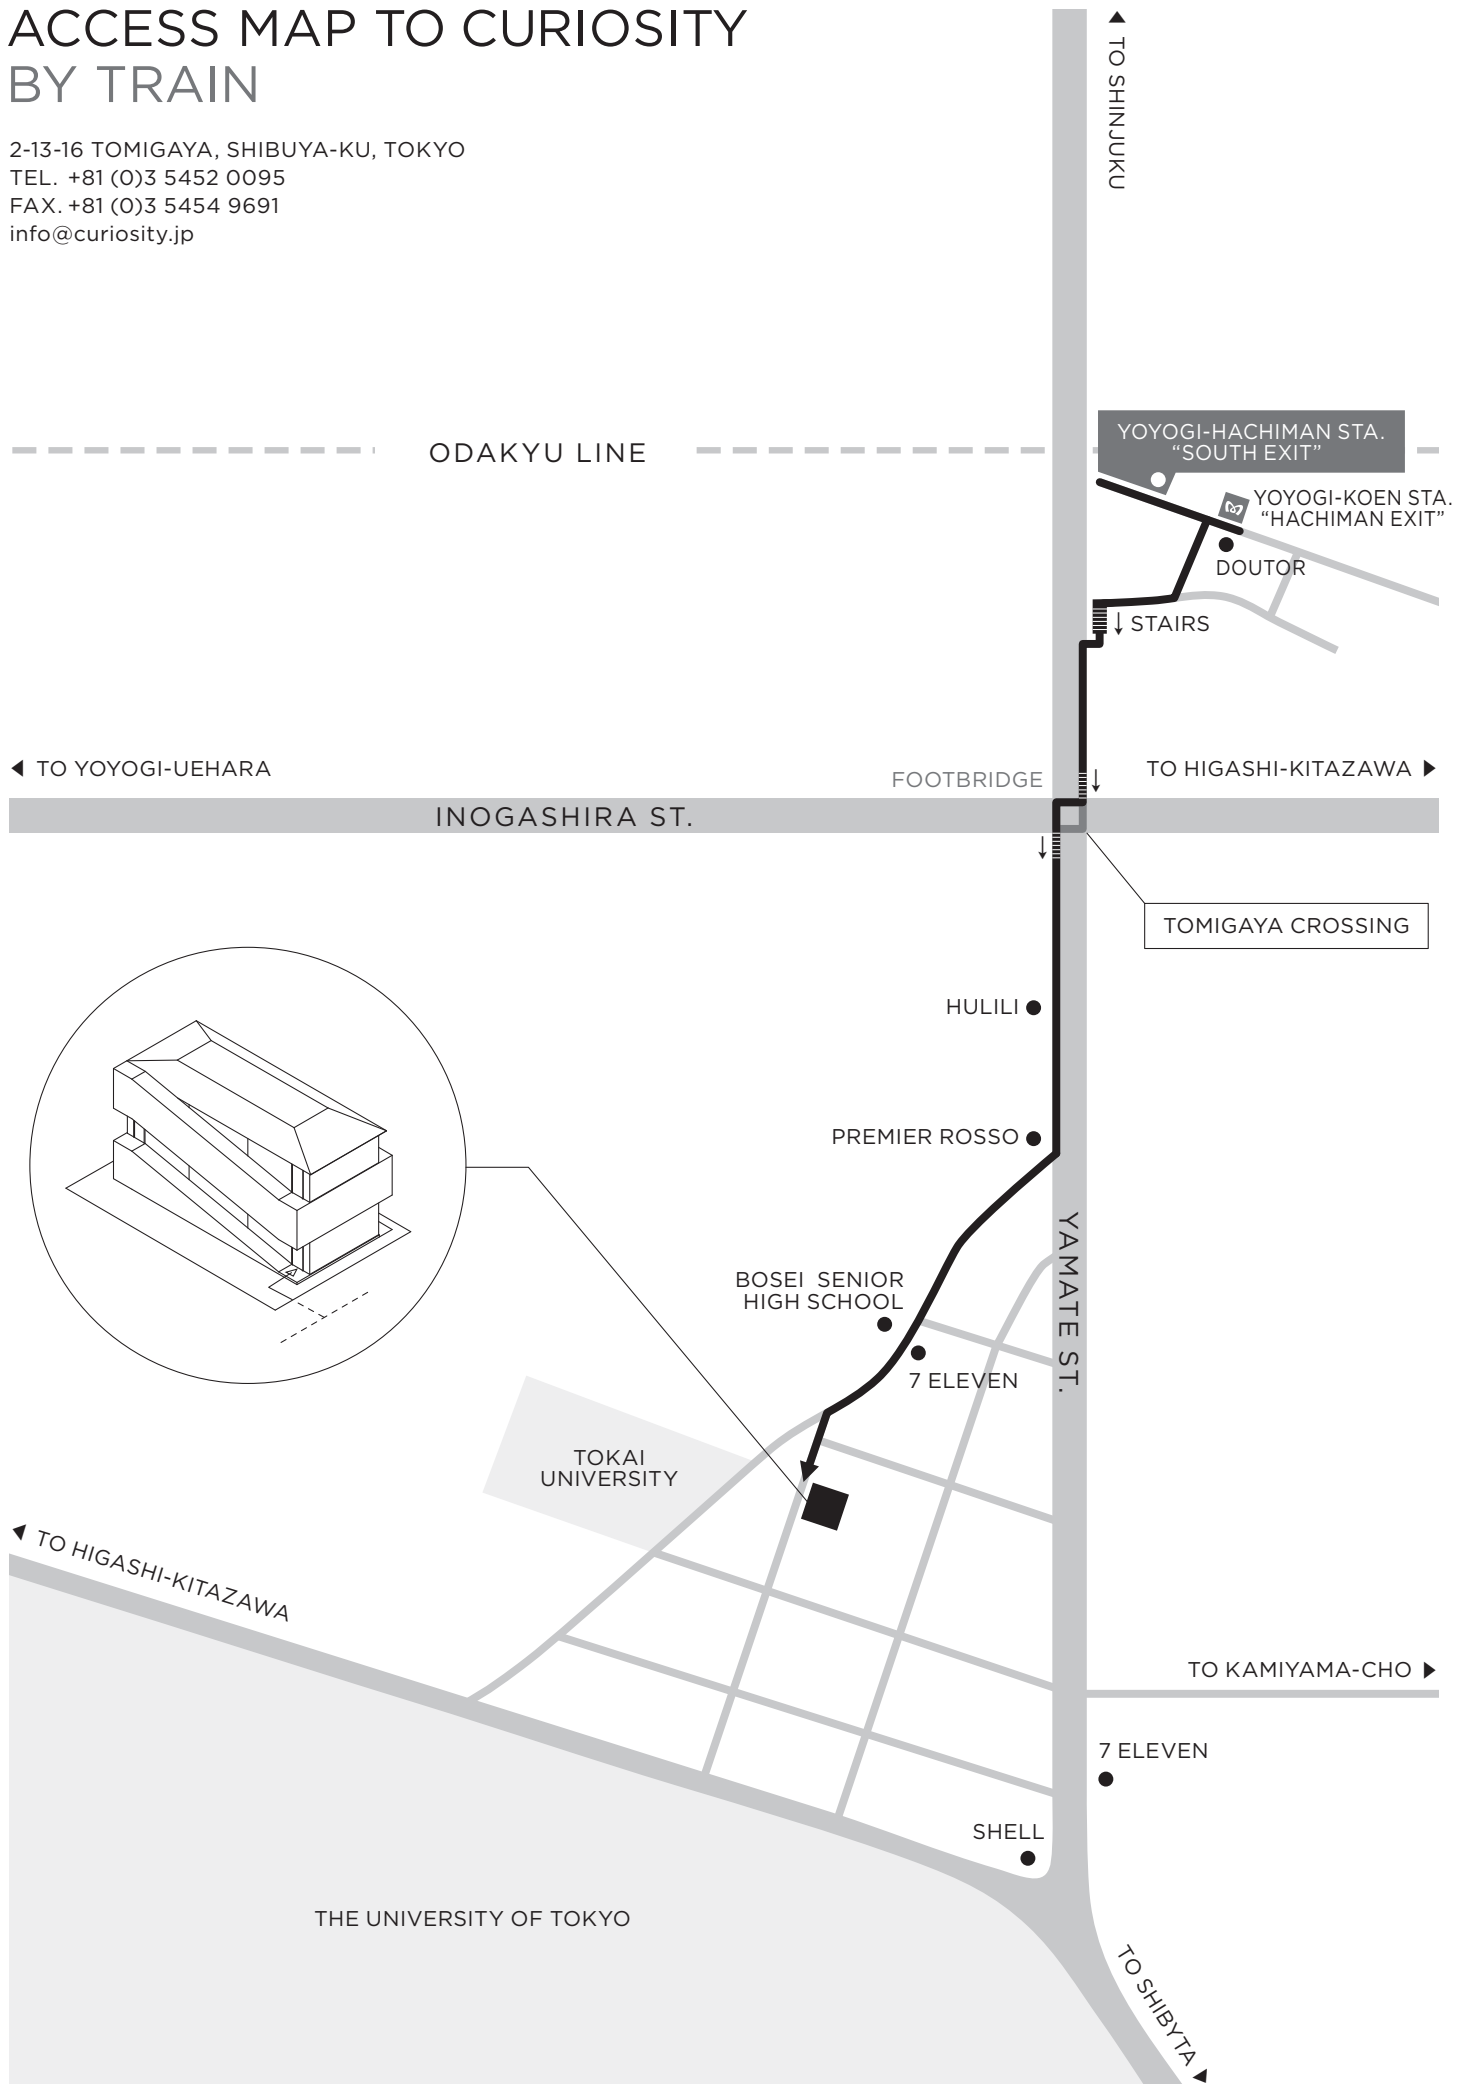

ACCESS MAP TO CURIOSITY BY TRAIN

2-13-16 TOMIGAYA, SHIBUYA-KU, TOKYO
TEL. +81 (0)3 5452 0095
FAX. +81 (0)3 5454 9691
info@curiosity.jp

ACCESS MAP TO CURIOSITY BY CAR

2-13-16 TOMIGAYA, SHIBUYA-KU, TOKYO
TEL. +81 (0)3 5452 0095
FAX. +81 (0)3 5454 9691
info@curiosity.jp